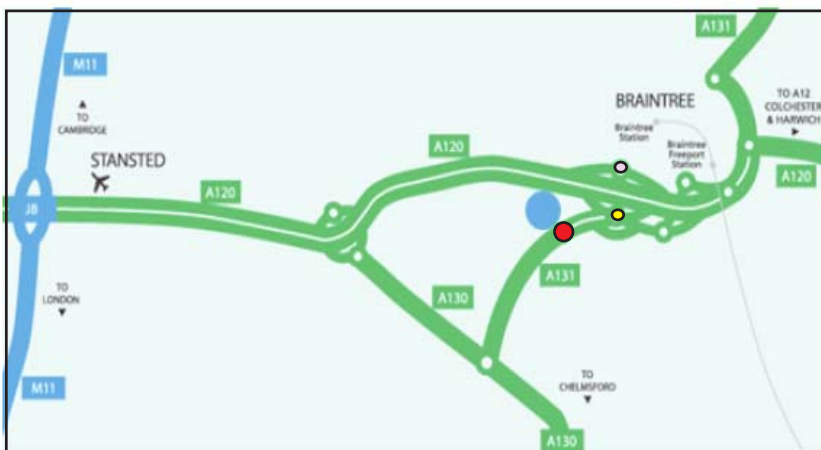

## Directions to Alphasense

○ 1st Roundabout    ● 2nd Roundabout    ● 3rd Roundabout (Queenborough Lane)

**From the M11** take the exit at Junction 8 and follow signs to Colchester **A120** then follow local directions below.

**From the A120** exit at the Panners Junction sign posted A131 Chelmsford. Turn right at the 1st roundabout and then follow signs for Great Notley / A131 to Chelmsford. At the 3rd roundabout (● Queenborough Lane), take the 3rd exit and then take the 1st exit on the next roundabout. You are now on Avenue West and Alphasense is approximately 500m on the left hand side.

**From the A12** exit at the Boreham interchange junction and follow the signs for Stansted Airport which will take you onto the **A130** then follow local directions below.

**From the A130** turn right onto the A131 signposted Great Notley at the appropriate roundabout. Continue on the A131 past Tesco until you reach the ● Queenborough Lane roundabout. Take the 1st exit and then take the 1st exit on the next roundabout. You are now on Avenue West and Alphasense is approximately 500m on the left hand side.