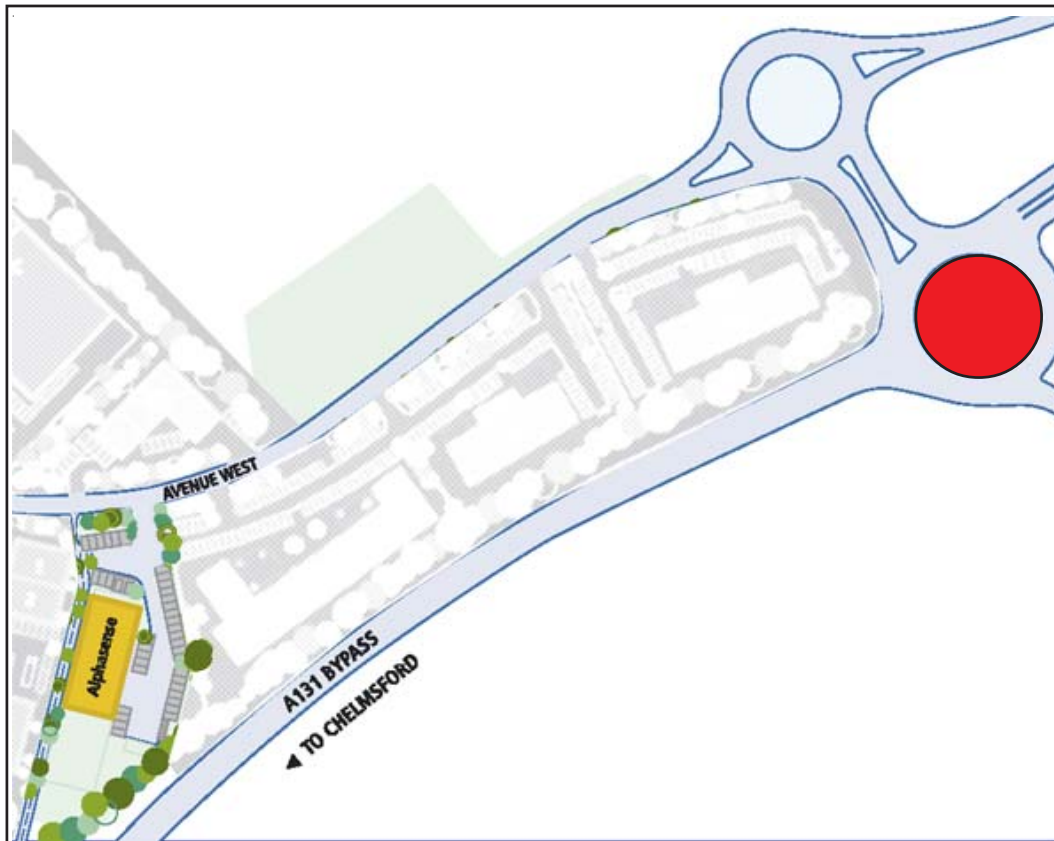

## Directions to Alphasense

○ 1st Roundabout    ● 2nd Roundabout    ● 3rd Roundabout (Queenborough Lane)

**From the M11** take the exit at Junction 8 and follow signs to Colchester **A120** then follow local directions below.

**From the A120** exit at the Panners Junction sign posted A131 Chelmsford. Turn right at the 1st roundabout and then follow signs for Great Notley / A131 to Chelmsford. At the 3rd roundabout (● Queenborough Lane), take the 3rd exit and then take the 1st exit on the next roundabout. You are now on Avenue West and Alphasense is approximately 500m on the left hand side.

**From the A12** exit at the Boreham interchange junction and follow the signs for Stansted Airport which will take you onto the **A130** then follow local directions below.

**From the A130** turn right onto the A131 signposted Great Notley at the appropriate roundabout. Continue on the A131 past Tesco until you reach the ● Queenborough Lane roundabout. Take the 1st exit and then take the 1st exit on the next roundabout. You are now on Avenue West and Alphasense is approximately 500m on the left hand side.